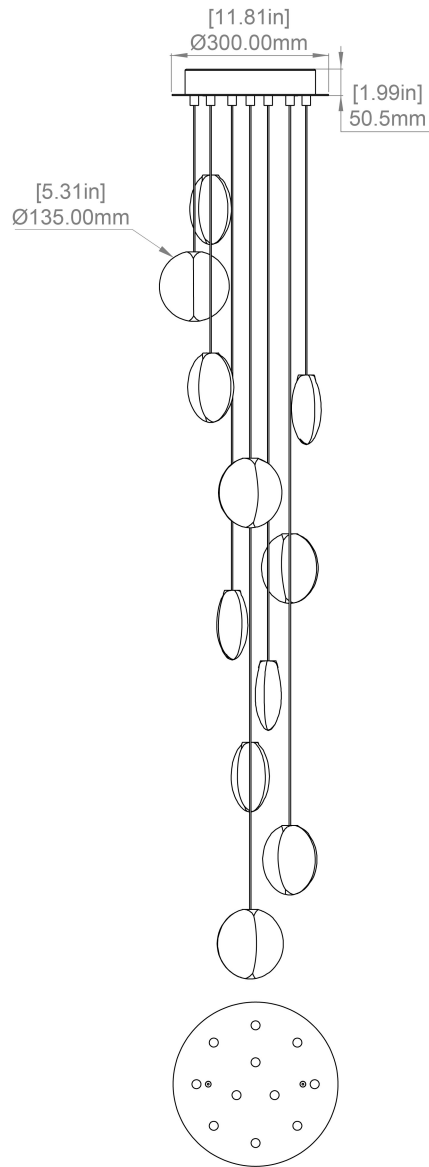

OVA C11 ROUND

Ova exudes an ethereal glow that can turn any space into a sanctuary of elegance. Carefully handmade into dimensional layers of glass, Ova casts a diffused and ambient warmth through its womb-like, translucent inner body – bringing an energetic incandescence to its life-like composition.

SKU

OV.R11FGL.1
 OV.R11FGL.2
 OV.R11CGL.1
 OV.R11CGL.2

MATERIALS

Glass

LAMPING

G4 LED 22W
 2750 lumens
 2700K
 CRI > 90
 0-10V, 1-10V, PUSH, PWM
 15,000 lifetime hours

VOLTAGE

110V - 127 V, 220V - 240 V (AC)

WEIGHT

24.7 lbs, 11.19 kg

CANOPY

11.8" (300mm) diameter
 1.99" (50.50mm) depth
 Brushed brass, silk black, white
 RAL9003
 Round

CABLE MEASURE

10 ft (3 m) standard adjustable
 Coax kevlar cable

CERTIFICATION

CUSTOM OPTIONS

Extended cable length (10m / 32.8ft)
 upon request
 Design configuration support
 available

Please inquire for pricing and lead time.

STANDARD FINISHES

Image shown: Ova C11, clear finish.