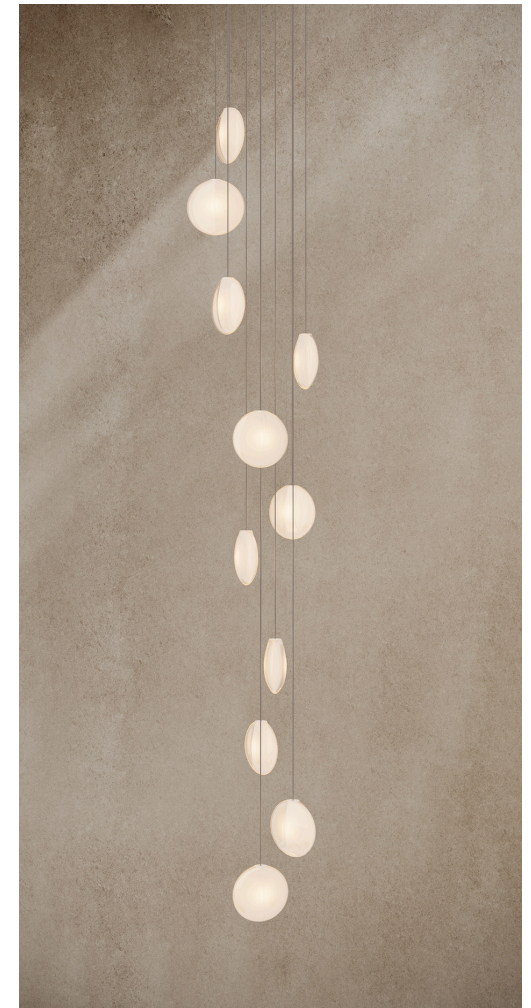

OVA C11 ROUND

Ova exudes an ethereal glow that can turn any space into a sanctuary of elegance. Carefully handmade into dimensional layers of glass, Ova casts a diffused and ambient warmth through its womb-like, translucent inner body – bringing an energetic incandescence to its life-like composition.

Nestled within an instinctively familiar form, Ova's luminescence brings a depth of movement that seemingly transforms from every vantage point.

FINISH

Frosted Glass, White Canopy
Frosted Glass, Black Canopy
Clear Glass, White Canopy
Clear Glass, Black Canopy

SKU

OV.R11FGL.1
OV.R11FGL.2
OV.R11CGL.1
OV.R11CGL.2

MATERIALS

Glass

LAMPING

G4 LED 22W
2750 lumens
2700K
CRI > 90
0-10V, 1-10V, PUSH, PWM
15,000 lifetime hours

VOLTAGE

110V - 127 V, 220V - 240 V (AC)

WEIGHT

24.7 lbs, 11.19 kg

CANOPY

11.8" (300mm) diameter
1.99" (50.50mm) depth
Brushed brass, silk black, white
RAL9003
Round

CABLE MEASURE

10 ft (3 m) standard adjustable
Coax kevlar cable

CERTIFICATION

CUSTOM OPTIONS

Extended cable length (10m / 32.8ft)
upon request
Design configuration support
available

Please inquire for pricing and lead time.

STANDARD FINISHES

Image shown: Ova C11, clear finish.